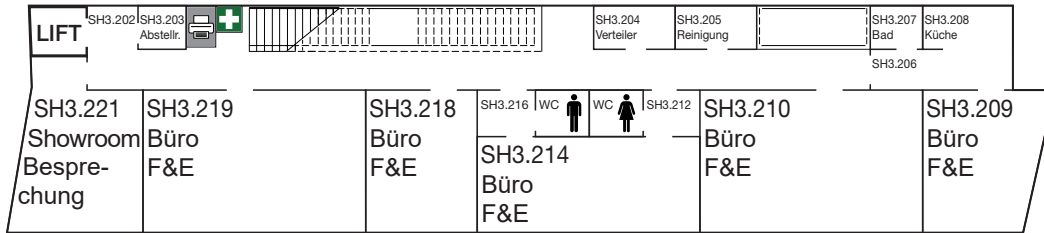

SH3 EBENE 2 (Studentenheim Haus 3)

Studentenheim Haus 3 Ebene 2